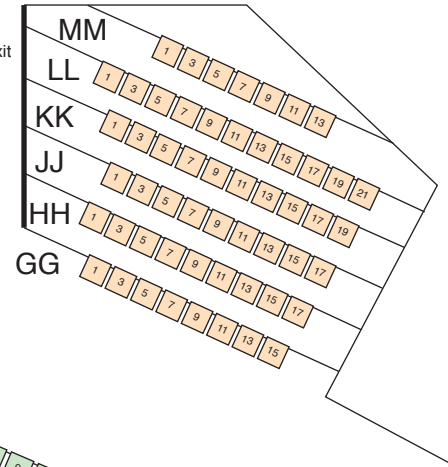

Jack B. Kussmal Theater
Frederick Community College

Entrance / Exit

Entrance / Exit

Orchestra Pit

Stage