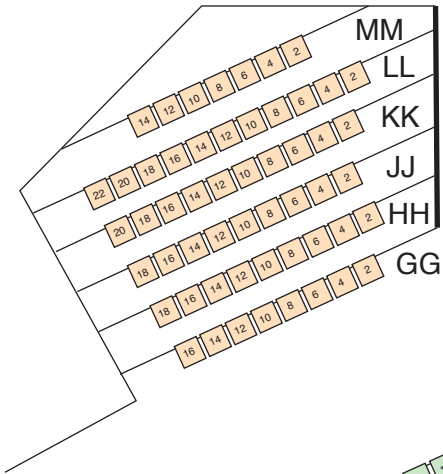

Jack B. Kussmal Theater
Frederick Community College

Entrance / Exit

Entrance / Exit

Orchestra Pit

Stage