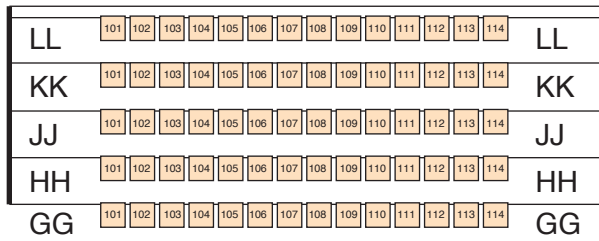

Jack B. Kussmal Theater
Frederick Community College

Entrance / Exit

Entrance / Exit

Orchestra Pit

Stage