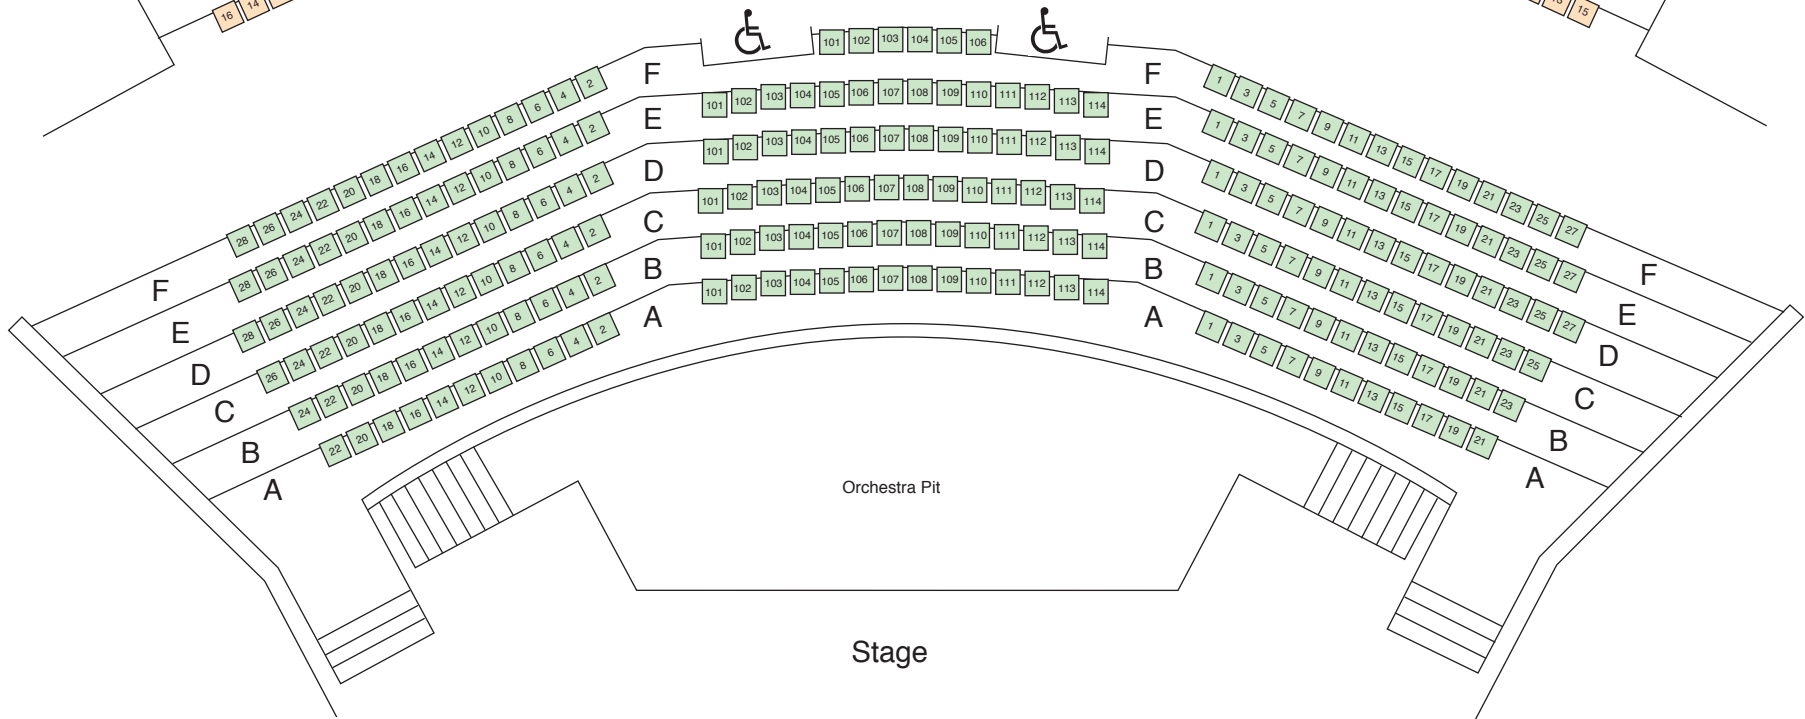

Jack B. Kussmal Theater
Frederick Community College

Entrance / Exit

Entrance / Exit

Orchestra Pit

Stage